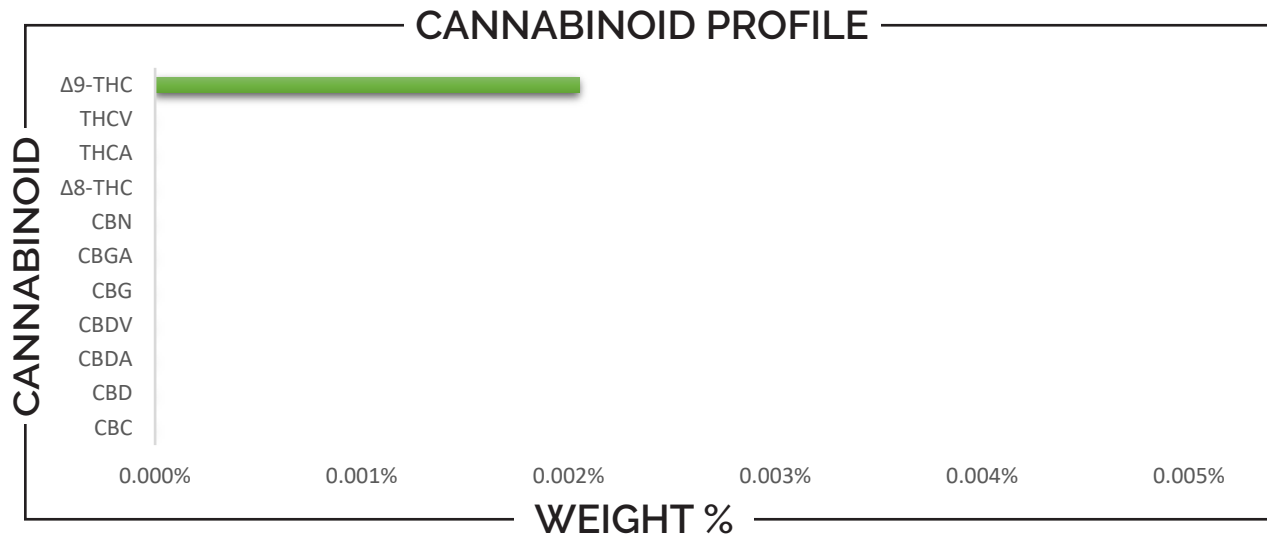

TOTAL Δ9-THC	TOTAL CBD	TOTAL CANNABINOIDS
10.15 mg	ND	10.15 mg

CANNABINOID	WEIGHT (%)	MG/Can (16oz)
CBC	ND	ND
CBD	ND	ND
CBDA	ND	ND
CBDV	ND	ND
CBG	ND	ND
CBGA	ND	ND
CBN	ND	ND
Δ8-THC	ND	ND
Δ9-THC	0.002	10.15
THCA	ND	ND
THCV	ND	ND